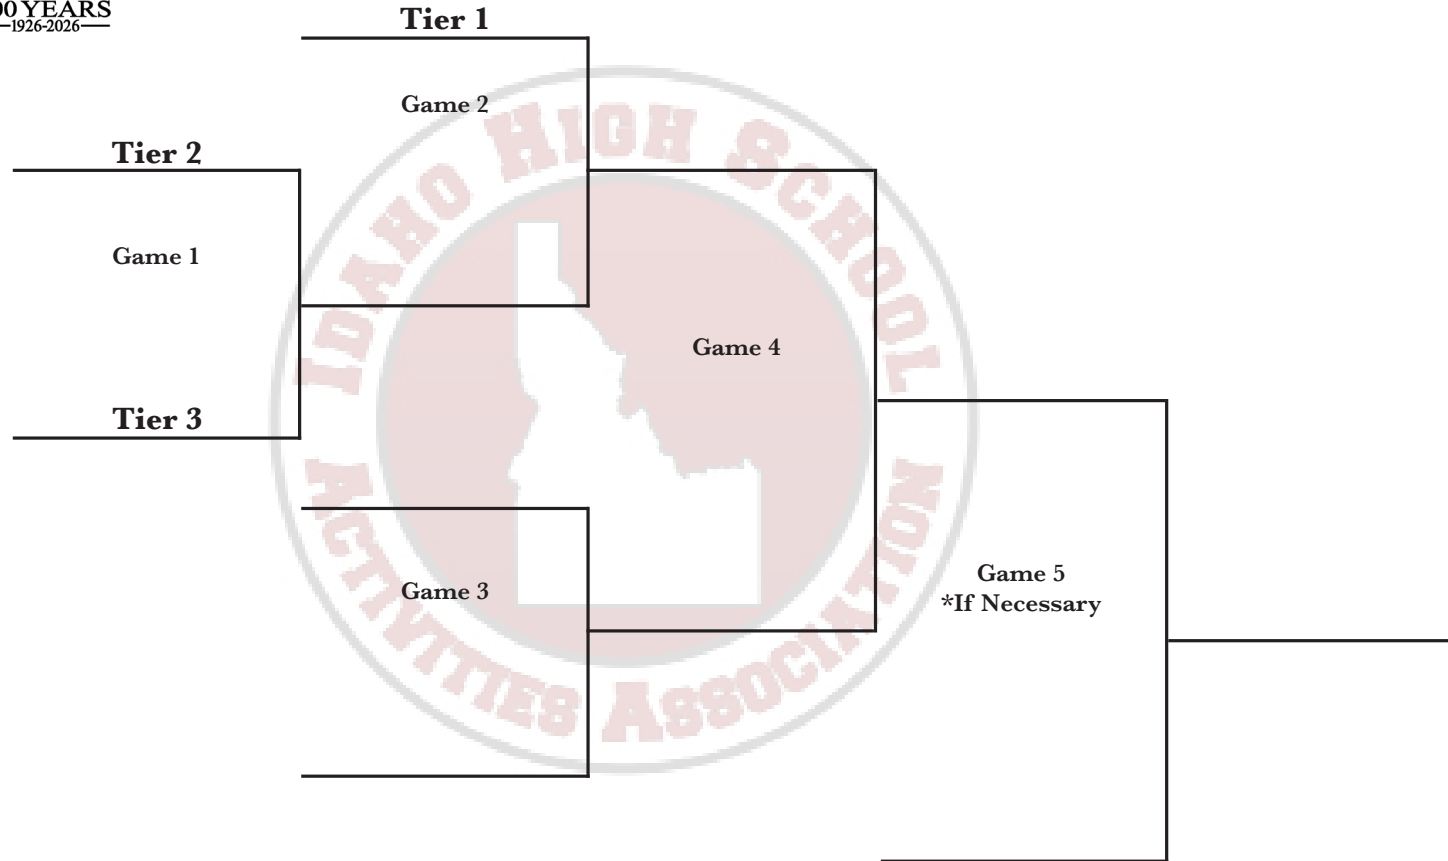

unbottled.

**5A State Regional
East Qualifier
Bonneville High School
Dates: TBD**

GAME SCHEDULE
TBD
ALL TIMES MOUNTAIN

3 Team Play-In Format

Double Elimination Qualifier - Winner of Play-In Advances to State Championships

8 teams based on representation (Rule 2) - 4 At-Large teams (highest ranked non-qualifiers)

District Champions Host State Regional

North = District 1/2 West = District 3 South = District 4 *East = District 5/6 *Highest ranked district champion between 5/6

3 Tier System (MaxPreps) for Play-In Seeding - Tier 1 (1-4 seeds) Tier 2 (5-8 seeds) Tier 3 (9-12 seeds)